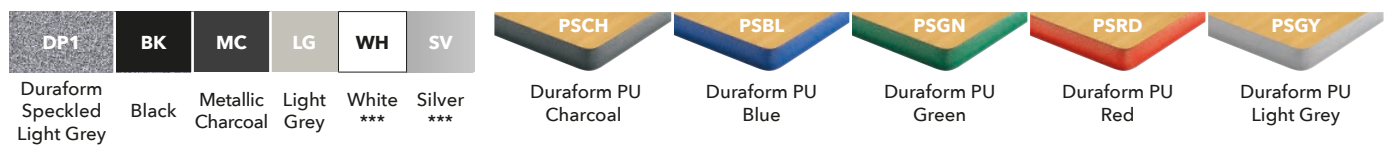

2 Choose Your Frame Colour

DP1	BK	MC	LG	WH	SV
Duraform Speckled Light Grey	Black	Metallic Charcoal	Light Grey	White *	Silver *

3 Choose Your Edge Style

PSCH	PSBL	PSGN	PSRD	PSGY
Duraform PU Charcoal	Duraform PU Blue	Duraform PU Green	Duraform PU Red	Duraform PU Light Grey

2 Choose Your Frame Colour

DP1	BK	MC	LG	WH	SV
Duraform Speckled Light Grey	Black	Metallic Charcoal	Light Grey	White ***	Silver ***

3 Choose Your Edge Style

PSCH	PSBL	PSGN	PSRD	PSGY
Duraform PU Charcoal	Duraform PU Blue	Duraform PU Green	Duraform PU Red	Duraform PU Light Grey

6 Shaped Tables Offer

Choose a shape to suit your classroom

Jewel Tables

SHAPED TABLES

SAVE 10%

MOQ
3
UNITS

Highlights

- Stylish modular table with ultimate versatility
- Duraform PU edge and height adjustable feet as standard
- Premium 32mm mandrel round tube frame with 25mm premium top
- Various shapes and colours are available
- 10 year guarantee

Possible Shape Configurations

*3 tables together create a hexagonal shape of 1730mm diameter.

1 Choose Your Laminate Top Colour

2 Choose Your Frame Colour 3 Choose Your Edge Style

4 Choose Your Table

SIZE (L X W)	CODE
1440 x 840mm	JEWEL-PS